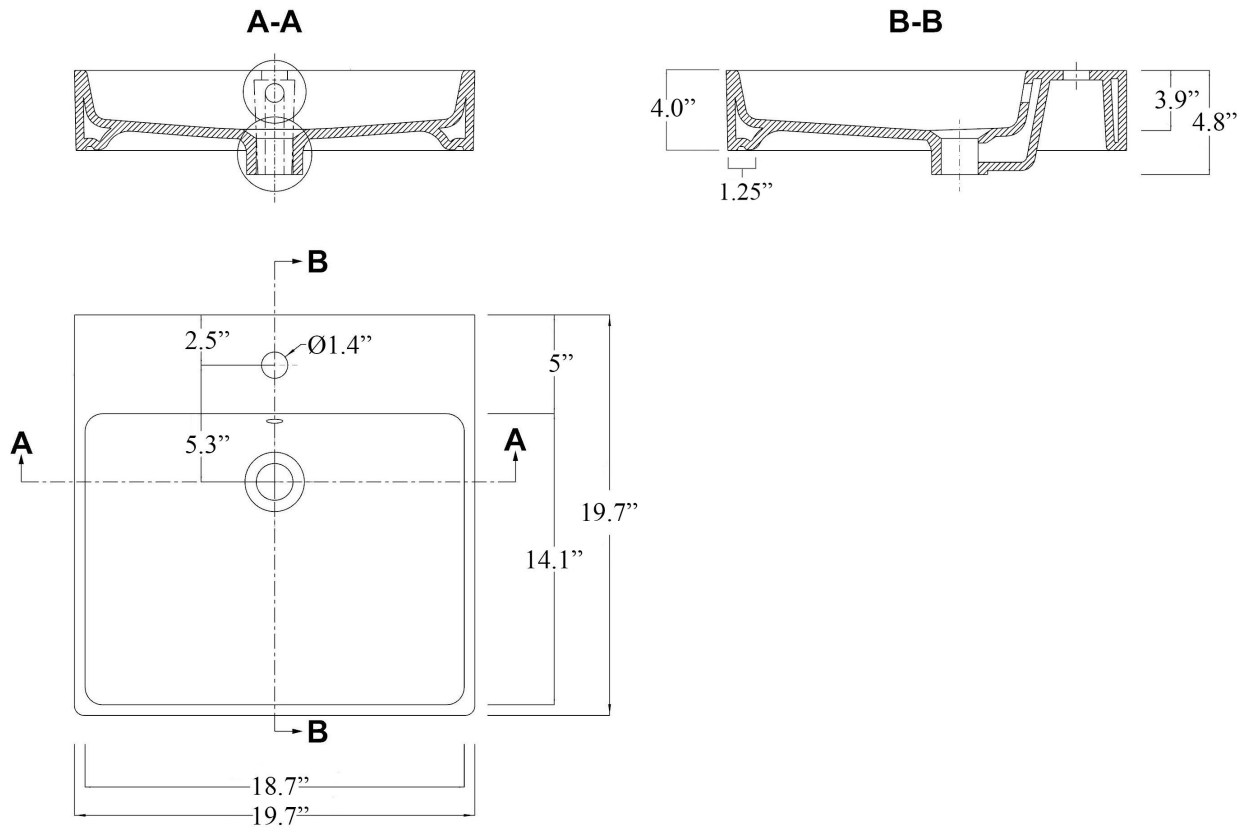

Simple 50.50B

Features

- Bathroom Sink
- Glossy White Finish
- Wall Mount or Countertop (Vessel) Installation
- Available with One, Three, or No Faucet Holes
- Three Faucet Hole Option Available in 4" or 8" Spread
- Available with Soap Dispenser Hole Option to the Left or Right of Faucet Hole
- With Overflow

Related Items:

- WSBC 53991 | Push Waste Drain
- WSBC 53922 | Decorative Trap

Finishes:

Glossy White

SKU# | Options:

- Simple 50.50B.00 | No Faucet Hole
- Simple 50.50B.01 | One Faucet Hole
- Simple 50.50B.03-4 | Three Faucet Holes 4" Spread
- Simple 50.50B.03-8 | Three Faucet Holes 8" Spread
- Simple 50.50B.02L | Left Soap Dispenser Hole (Specify Distance)
- Simple 50.50B.02R | Right Soap Dispenser Hole (Specify Distance)
- Simple 50.50B.nn WG | Glossy White

“.nn” refers to the number of faucets holes

Codes & Standards:

- ADA Compliant

* WS Bath Collections reserves the right to revise dimensions or information on this sheet without notice

Collection Simple	Model Simple 50.50B	Dimensions Metric <i>1 inch = 2.54 cm</i> <i>1 inch = 25.4 mm</i>	 1051 Lea Drive - Collegeville, PA 19426 Tel. 215 513 9400 - Fax 610 831 0215 www.ws bathcollections.com - info@ws bathcollectins.com
-----------------------------	---------------------------------	--	---

Features

- 19.7" (500 mm) x 19.7" (500 mm) x H 4.8" (120 mm)
- Ceramic
- Wall Mount or Countertop (Vessel) Installation
- With Overflow
- Includes Mounting Hardware

Options

- Simple 50.50B.00: without Faucet Hole
- Simple 50.50B.01: with 1 Faucet Hole
- Simple 50.50B.03: with 3 Faucet Holes