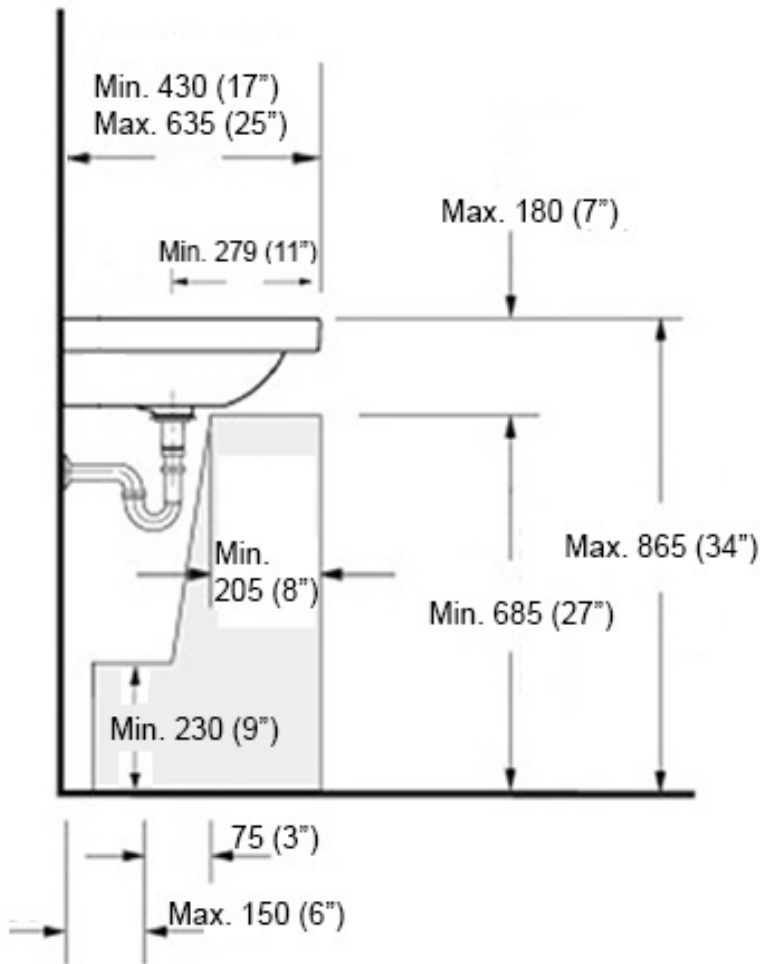

“.nn” refers to the number of faucets holes

Codes & Standards:

- ADA Compliant

* WS Bath Collections reserves the right to revise dimensions or information on this sheet without notice

Collection Simple	Model Simple 50.50B	Dimensions Metric <i>1 inch = 2.54 cm</i> <i>1 inch = 25.4 mm</i>	 1051 Lea Drive - Collegeville, PA 19426 Tel. 215 513 9400 - Fax 610 831 0215 www.ws bathcollections.com - info@ws bathcollectins.com
-----------------------------	---------------------------------	--	---

Features

- 19.7" (500 mm) x 19.7" (500 mm) x H 4.8" (120 mm)
- Ceramic
- Wall Mount or Countertop (Vessel) Installation
- With Overflow
- Includes Mounting Hardware

Options

- Simple 50.50B.00: without Faucet Hole
- Simple 50.50B.01: with 1 Faucet Hole
- Simple 50.50B.03: with 3 Faucet Holes

Dimensions Metric

1 inch = 2.54 cm
1 inch = 25.4 mm

WS[®]
BATH
COLLECTIONS

1051 Lea Drive - Collegeville, PA 19426
Tel. 215 513 9400 - Fax 610 831 0215

www.ws bathcollections.com - info@ws bathcollections.com

Recommended ADA Installation

Note: ADA Compliant when installed in accordance with ADA guidelines

Collection
Simple

Model |
Simple 50.50B

Dimensions Metric

1 inch = 2.54 cm
1 inch = 25.4 mm

1051 Lea Drive - Collegeville, PA 19426
Tel. 215 513 9400 - Fax 610 831 0215
www.ws bathcollections.com - info@ws bathcollectins.com